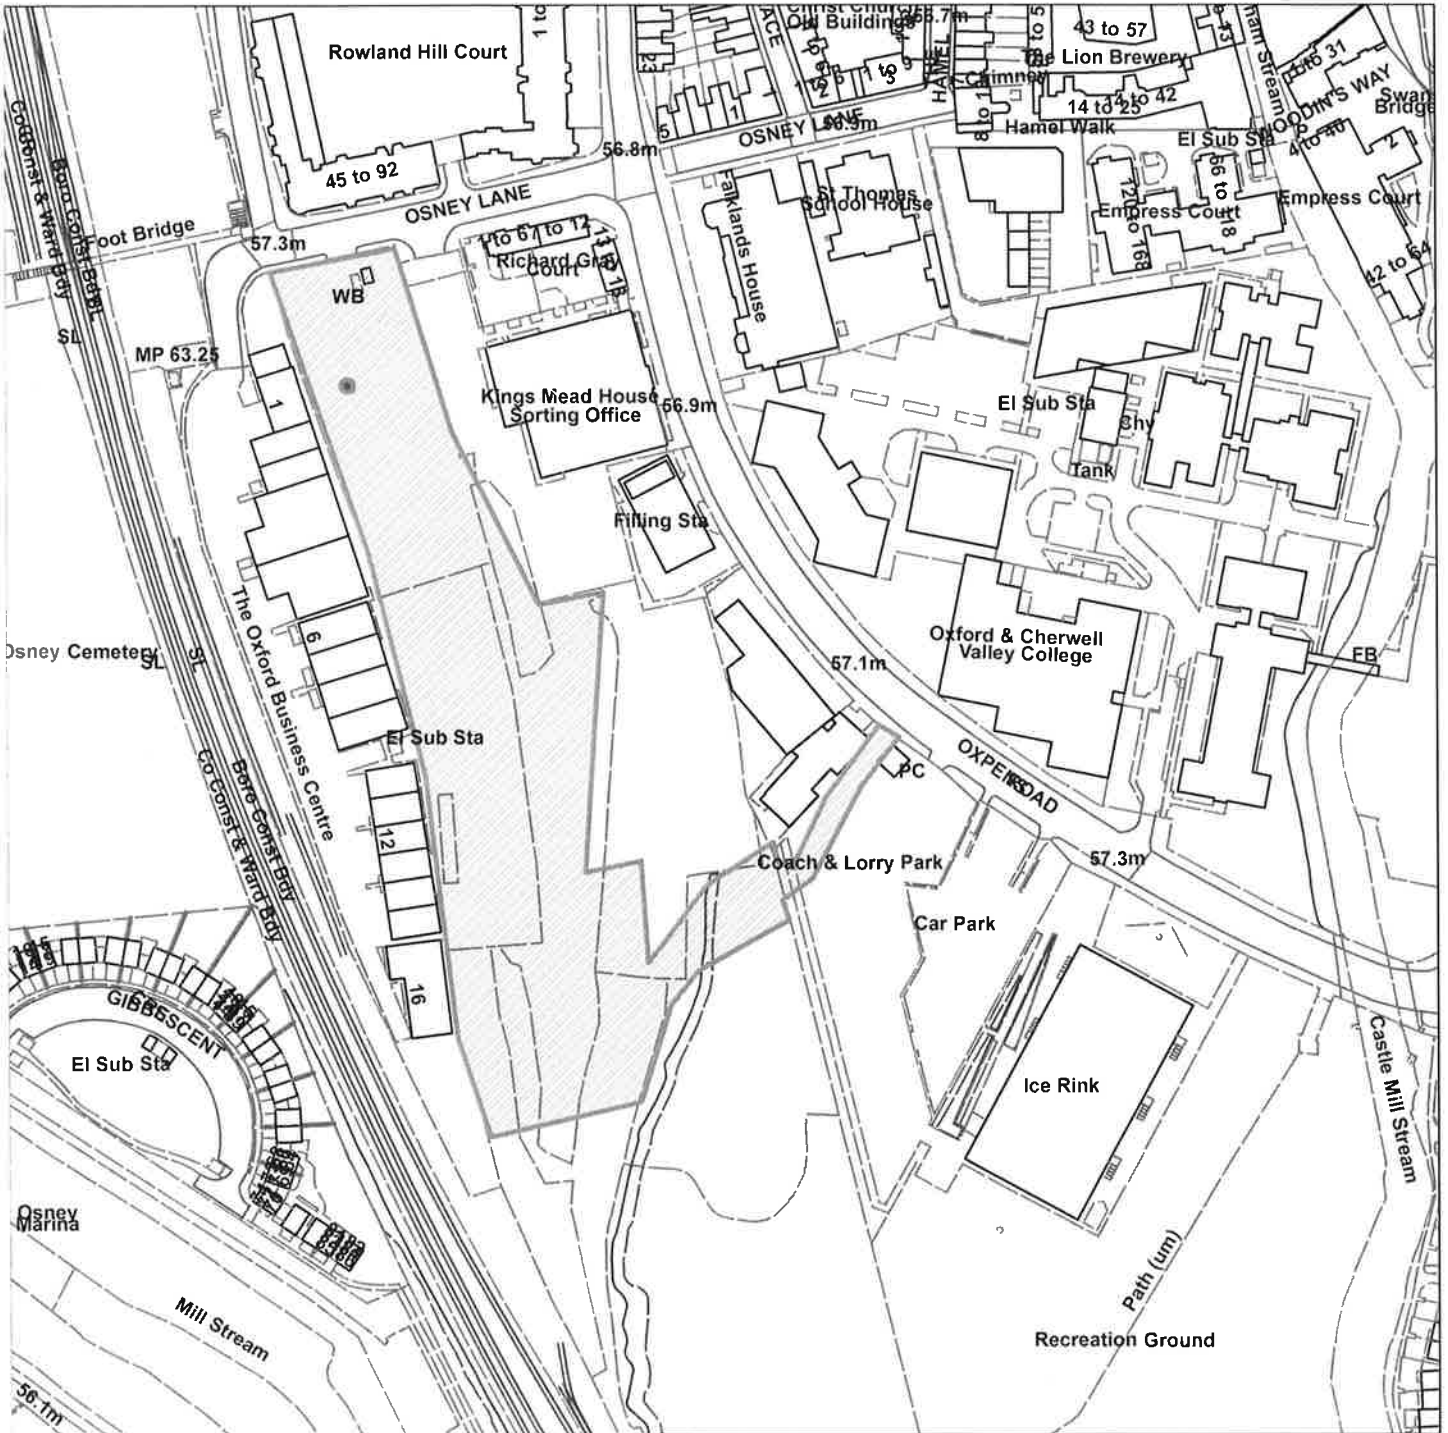

Appendix 1

Land to south of Osney Lane (15/01654/FUL)

1:2238

Organisation	Oxford City Council
Department	City Development
Comments	Not Set
Date	31 July 2015
SLA Number	100019348

This page is intentionally left blank